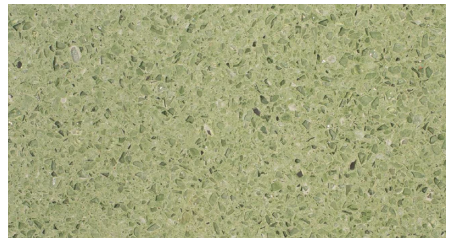

Harmonia Ceross (30mm)

Harmonia Dolomites (20mm, 30mm)

Harmonia Highlands (20mm, 30mm)

Harmonia Yosemite (12mm, 20mm)

Starlight Frappe (20mm)

Starlight Grey (12mm, 30mm)

Starlight Ruby (12mm)

Starlight Green (12mm)

Crystal Cream Beige (30mm)

Crystal Lazio (20mm)

Gobi Brown (20mm buciardat)

Brilliant Galaxy (12mm)

Noble Botticino (20mm)

Noble Calista (20mm)

Noble Troya (20mm)

artGRANIT