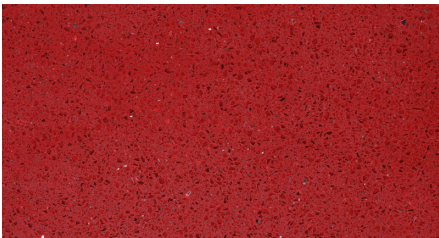

Harmonia Ceross (30mm)

Harmonia Dolomites (20mm, 30mm)

Harmonia Highlands (20mm, 30mm)

Harmonia Yosemite (12mm, 20mm)

Starlight Frappe (20mm)

Starlight Grey (12mm, 30mm)

Starlight Ruby (12mm)

Starlight Green (12mm)

Crystal Cream Beige (30mm)

Crystal Lazio (20mm)

Gobi Brown (20mm buciardat)

Brilliant Galaxy (12mm)

Noble Botticino (20mm)

Noble Calista (20mm)

Noble Troya (20mm)

artGRANIT