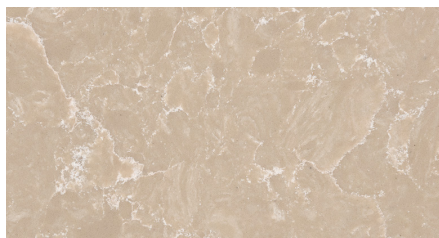

Harmonia Ceross (30mm)

Harmonia Dolomites (20mm, 30mm)

Harmonia Highlands (20mm, 30mm)

Harmonia Yosemite (12mm, 20mm)

Starlight Frappe (20mm)

Starlight Grey (12mm, 30mm)

Starlight Ruby (12mm)

Starlight Green (12mm)

Crystal Cream Beige (30mm)

Crystal Lazio (20mm)

Gobi Brown (20mm buciardat)

Brilliant Galaxy (12mm)

Noble Botticino (20mm)

Noble Calista (20mm)

Noble Troya (20mm)

artGRANIT