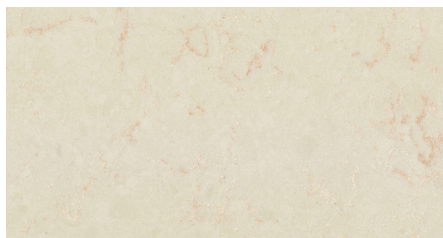

Harmonia Ceross (30mm)

Harmonia Dolomites (20mm, 30mm)

Harmonia Highlands (20mm, 30mm)

Harmonia Yosemite (12mm, 20mm)

Starlight Frappe (20mm)

Starlight Grey (12mm, 30mm)

Starlight Ruby (12mm)

Starlight Green (12mm)

Crystal Cream Beige (30mm)

Crystal Lazio (20mm)

Gobi Brown (20mm buciardat)

Brilliant Galaxy (12mm)

Noble Botticino (20mm)

Noble Calista (20mm)

Noble Troya (20mm)

artGRANIT