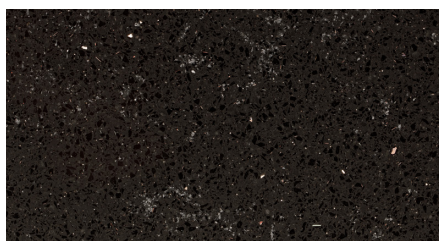

Harmonia Ceross (30mm)

Harmonia Dolomites (20mm, 30mm)

Harmonia Highlands (20mm, 30mm)

Harmonia Yosemite (12mm, 20mm)

Starlight Frappe (20mm)

Starlight Grey (12mm, 30mm)

Starlight Ruby (12mm)

Starlight Green (12mm)

Crystal Cream Beige (30mm)

Crystal Lazio (20mm)

Gobi Brown (20mm buciardat)

Brilliant Galaxy (12mm)

Noble Botticino (20mm)

Noble Calista (20mm)

Noble Troya (20mm)

artGRANIT