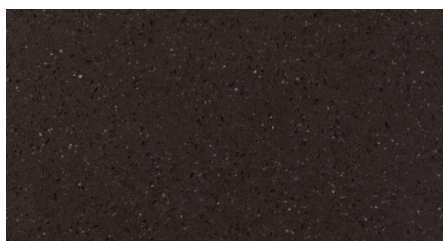

Harmonia Ceross (30mm)

Harmonia Dolomites (20mm, 30mm)

Harmonia Highlands (20mm, 30mm)

Harmonia Yosemite (12mm, 20mm)

Starlight Frappe (20mm)

Starlight Grey (12mm, 30mm)

Starlight Ruby (12mm)

Starlight Green (12mm)

Crystal Cream Beige (30mm)

Crystal Lazio (20mm)

Gobi Brown (20mm buciardat)

Brilliant Galaxy (12mm)

Noble Botticino (20mm)

Noble Calista (20mm)

Noble Troya (20mm)

artGRANIT